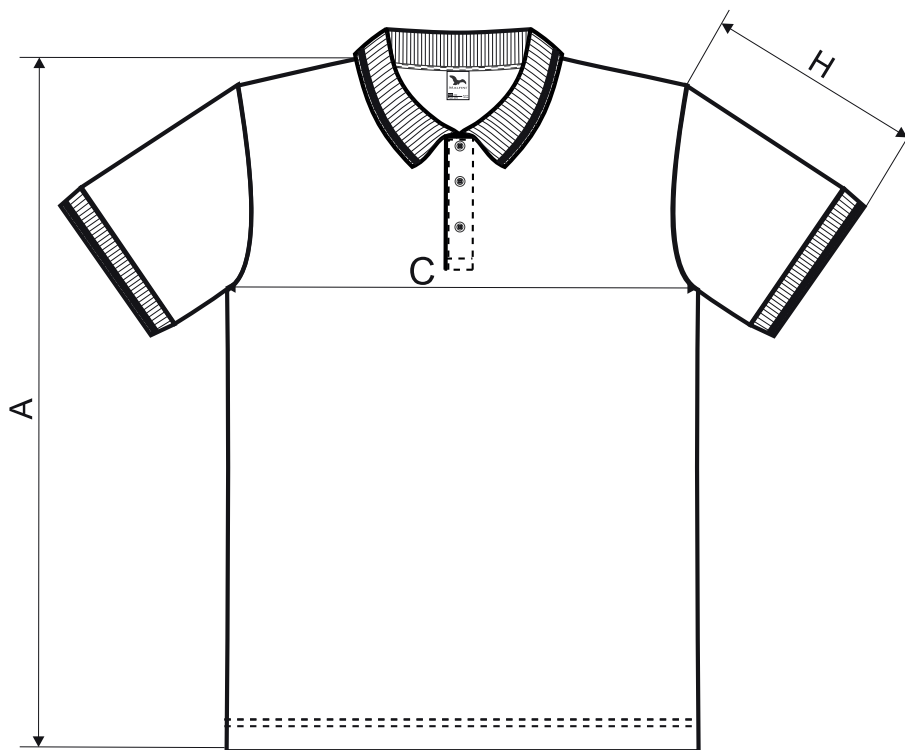

## PiquePolo Dziecięce

### SIZE SPECIFICATION [cm]

size	4	6	8	10	12	[yrs]
<b>A</b>	43	48	53	58	63	
<b>C</b>	30	33	36	40	44	
<b>H</b>	11	12,5	14	15,5	17,5	

All size specifications listed are in cm. Accepted tolerance of up to  $\pm 5\%$ .